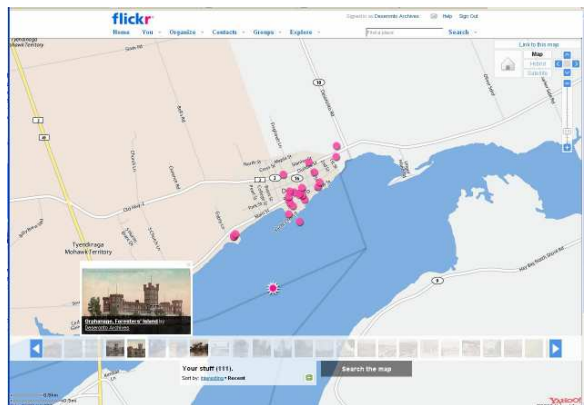

DESERONTO ARCHIVES - Mapping the past

One of the (many) very good things about putting the Archives' photographs onto the Web via Flickr is the ability to place the locations shown in the images onto a map. Often the buildings in the photographs no longer exist (this is particularly true of Deseronto's industrial heritage), but with the help of old maps it is possible to give the sites an approximate location on a map of

present-day Deseronto. Around a third of the images in the Flickr collection are photographs of buildings or details of plans of the town. These have all now been added to the map of the Deseronto area that is associated with our Flickr account.

This screenshot gives an impression of the way that this map appears. One slightly strange thing about the underlying map software is that it does not show Foresters' Island. As a consequence, the marker for this postcard of Foresters' Island orphanage appears to be in the middle of the Bay of Quinte!

It is also possible to search for all the photos that have been associated with the area by all Flickr users, which gives a good selection of more recent views of the town alongside the Archives' more historic ones.

Internet Blog: <http://deserontoarchivist.blogspot.com/>
Flickr Account: <http://www.flickr.com/people/deserontoarchives/>