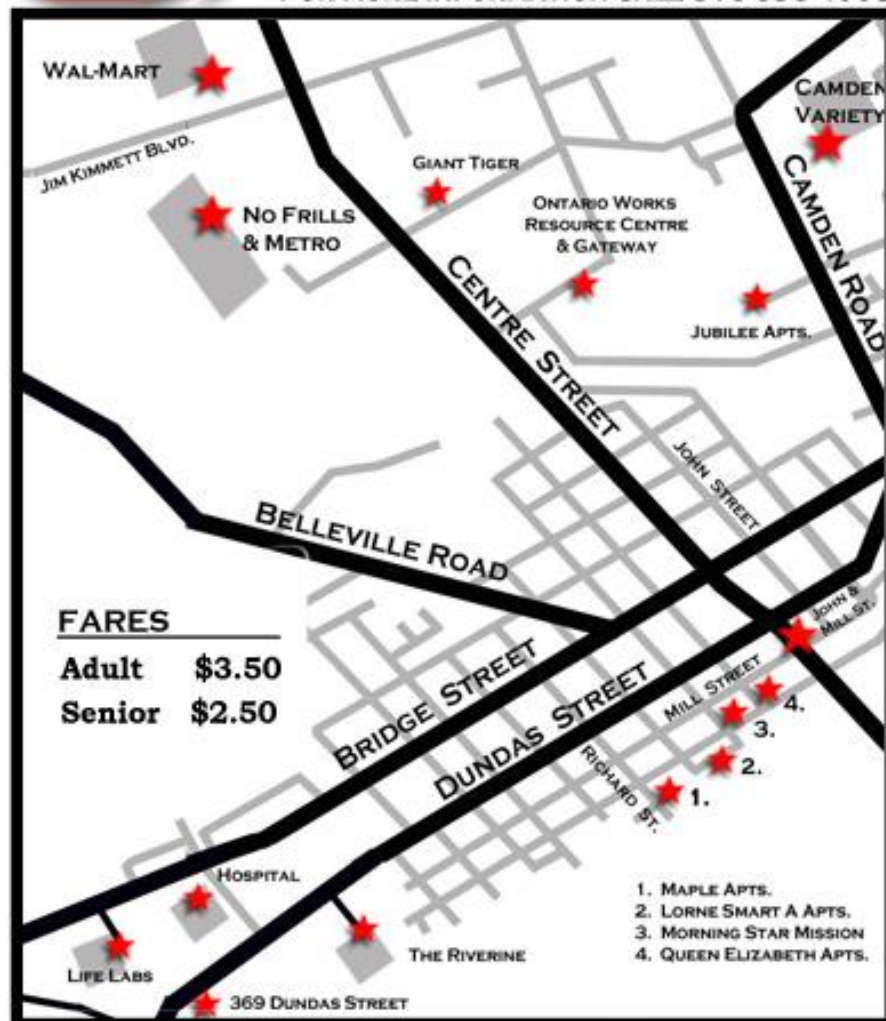

DESERONTO Transit

FOR MORE INFORMATION CALL 613-396-4008

Effective May 13th, 2013

New Intra City Routes - Thursdays only

DEPART DESERONTO	10:50 AM
Wal-Mart	11:10 AM
Camden Variety	11:14 AM
Jubilee Apts.	11:15 AM
John & Mill St.	11:18 AM
Maple Apts., Lorne Smart A ., Morning Star Mission, Queen Elizabeth Apts.	11:22 AM
John & Mill St.	11:24 AM
Jubilee Apts.	11:26 AM
Camden Variety	11:27 AM
* Ontario Works & Gateway *	11:30 AM to 11:35 AM
* Giant Tiger *	
* Wal-Mart *	
* No Frills & Metro *	11:35 AM
John & Mill St.	11:40 AM
* Maple Apts, Lorne Smart A * * Morning Star Mission, * * Queen Elizabeth Apts. *	11:42 AM
* Riverine *	11:46 AM
* Life Labs & Hospital *	11:47 AM
* 369 Dundas St. *	11:49 AM
ARRIVE DESERONTO	12:00 PM

Please Note: areas that are shaded and highlighted with an *asterisk* denote ON DEMAND service.
 You must call 613-396-4008 to request these stops.